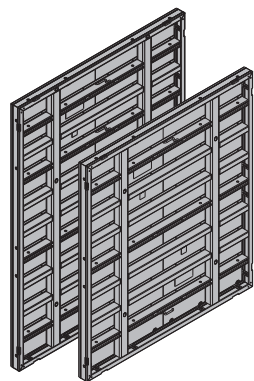

[kg] Art.-Nr.

Framax Xlife-Element 1,35x2,70m	210,0	588100500
Framax Xlife-Element 0,90x2,70m	126,5	588102500
Framax Xlife-Element 0,60x2,70m	91,5	588104500
Framax Xlife-Element 0,45x2,70m	77,7	588106500
Framax Xlife-Element 0,30x2,70m	61,5	588108500
Framax Xlife-Element 1,35x1,35m	106,3	588110500
Framax Xlife-Element 0,90x1,35m	68,5	588112500
Framax Xlife-Element 0,60x1,35m	50,5	588114500
Framax Xlife-Element 0,45x1,35m	41,0	588116500
Framax Xlife-Element 0,30x1,35m	31,8	588118500
Framax Xlife-Element 1,35x3,30m	259,3	588221500
Framax Xlife-Element 0,90x3,30m	154,5	588222500
Framax Xlife-Element 0,60x3,30m	114,7	588223500
Framax Xlife-Element 0,45x3,30m	97,9	588224500
Framax Xlife-Element 0,30x3,30m	78,5	588225500

Framax Xlife panel

verzinkt, pulverbeschichtet
Sondergrößen auf Anfrage!

Framax Xlife-Element 2,70x2,70m	416,0	588109500
Framax Xlife-Element 2,70x3,30m	514,2	588608500

Framax Xlife panel 2.70m

verzinkt

Framax Xlife-Element 0,55x2,70m	87,0	588105500
Framax Xlife-Element 0,55x1,35m	46,5	588115500
Framax Xlife-Element 0,55x3,30m	107,5	588131500

Framax Xlife panel

verzinkt, pulverbeschichtet
Ecken grün markiert

Framax Xlife-Uni-Element 0,90x2,70m	148,0	588122500
Framax Xlife-Uni-Element 0,90x1,35m	79,3	588124500
Framax Xlife-Uni-Element 0,90x0,90m	63,0	588120500
Framax Xlife-Uni-Element 0,90x3,30m	182,6	588228500

Framax Xlife universal panel

verzinkt, pulverbeschichtet
Ecken blau markiert

Framax Xlife-Element 2,40x2,70m	370,0	588103500
Framax Xlife-Element 2,40x3,30m	484,9	588606500

Framax Xlife panel 2.40m

verzinkt