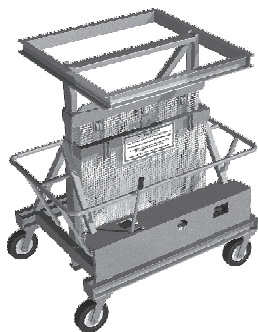

6.0 586063000

**(B) Brace stirrup 8**

4 pcs.

Galvanised

Width: 19 cm

Height: 46 cm

Width-across: 30 mm

Galvanised

Length: 181 cm

Width: 130 cm

Height: 154 - 303 cm

Follow the directions in the "Operating Instructions"!

CE

**Extension for shifting trolley DF** 40.0 586015000

Ausleger für Umsetzwagen DF

Galvanised

Length: 128.4 cm

Follow the directions in the "Operating Instructions"!

**Attachable drive unit DF** 512.0 586026000

Andockantrieb DF

Painted blue

Length: 100 cm

Width: 100 cm

Height: 130 cm