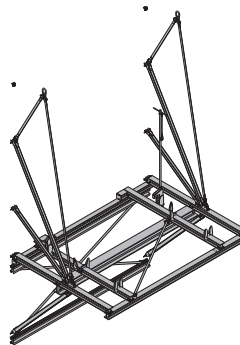

Length: 69 cm

**Self climbing unit TLS****Self climb TLS support platform**

Kletterbühnensatz TLS

**2150.0 586358000**

Galvanised

Delivery condition: folded closed

Delivery condition: separate parts

Follow the directions in the "Operating Instructions"!

**Lifting beam 110kN 6.00m**

Umsetzbalken 110kN 6,00m

**136.5 586359000**

Galvanised

Length: 626 cm

Follow the directions in the "Operating Instructions"!

**Floor support Xclimb 60 variable**

Deckenaufleger Xclimb 60 justierbar