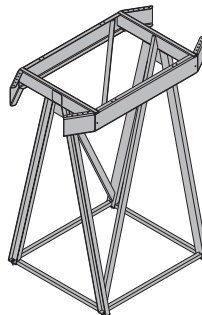

Width: 19 cm

Height: 46 cm

Width-across: 30 mm

Galvanised

Length: 181 cm

Width: 130 cm

Height: 154 - 303 cm

Follow the directions in the "Operating Instructions"!

CE

**Extension for shifting trolley DF** 40.0 586015000

Ausleger für Umsetzwagen DF

Galvanised

Length: 128.4 cm

Follow the directions in the "Operating Instructions"!

**Alu stacking frame DM 2.25m** 59.2 586238000

Alu-Aufsatzrahmen DM 2,25m

Aluminium

Length: 187 cm

Width: 128 cm

Height: 225 cm

**Transport fork DM 1.5t adjustable** 1134.0 586233000

Umsetzgabel DM 1,5t verstellbar

Galvanised