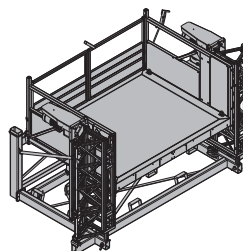

Umsatzbügel DF

**5.9 586077000**Galvanised  
Length: 42 cm  
Width: 20 cm  
Height: 36 cm

Follow the directions in the "Operating Instructions"!

**Lifting extension bracket DF 1t**

Ausleger DF 1t

**263.0 586068000**Galvanised  
Length: 336 cm  
Width: 66 cm  
Height: 309 cm  
Delivery condition: folded closed  
Follow the directions in the "Operating Instructions"!**Table Lifting System TLS****Basic unit TLS**

Basiseinheit TLS

**2336.0 586301000**Length: 431 cm  
Width: 242 cm  
Height: 274 cm  
Follow the directions in the "Operating Instructions"!**Lifting extension bracket DF 1.5t**

Ausleger DF 1,5t

**475.0 586064000**Galvanised  
Length: 456 cm  
Width: 82 cm  
Height: 386 cm  
Delivery condition: folded closed  
Follow the directions in the "Operating Instructions"!**Transport fork DF 1t 0.90m**