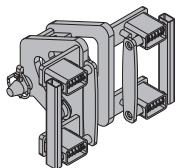

Hydraulic unit Xclimb 60 50/60Hz

245.0 581341000

Hydraulikaggregat Xclimb 60 50/60Hz

Length: 125 cm

Width: 70.8 cm

Height: 111.2 cm