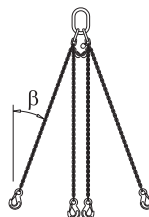

Doka 4-part chain 3.20m

15.0 588620000

Doka-Vierstrangkette 3,20m

Follow the directions in the "Operating Instructions"!