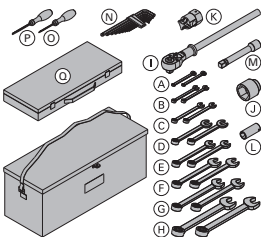

Torque wrench TLS 75-400Nm

Drehmomentschlüssel TLS 75-400Nm

2.2 586338000

Length: 69 cm