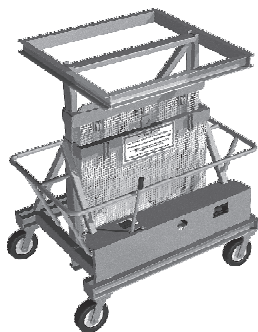

Width: 19 cm

Height: 46 cm

Width-across: 30 mm

Galvanised

Length: 181 cm

Width: 130 cm

Height: 154 - 303 cm

Follow the directions in the "Operating Instructions"!

CE

**Extension for shifting trolley DF** 40.0 586015000

Ausleger für Umsetzwagen DF

Galvanised

Length: 128.4 cm

Follow the directions in the "Operating Instructions"!

**Alu stacking frame DM 2.25m** 59.2 586238000