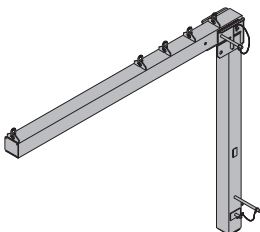

**27.0 586014000**

Follow the directions in the "Operating Instructions"!

**Extension profile H20 for fork 1.5t**

Aufsatzprofil H20 für Gabel 1,5t

**34.1 586237000**Galvanised  
Length: 83 cm  
Height: 52 cm**Lifting hook DF**

Umsatzbügel DF

**5.9 586077000**Galvanised  
Length: 42 cm  
Width: 20 cm  
Height: 36 cm

Follow the directions in the "Operating Instructions"!

**Lifting extension bracket DF 1t**

Ausleger DF 1t

**263.0 586068000**Galvanised  
Length: 336 cm  
Width: 66 cm  
Height: 309 cm  
Delivery condition: folded closed  
Follow the directions in the "Operating Instructions"!**Table Lifting System TLS****Basic unit TLS**

Basiseinheit TLS

**2336.0 586301000**Length: 431 cm  
Width: 242 cm  
Height: 274 cm  
Follow the directions in the "Operating Instructions"!**Lifting extension bracket DF 1.5t**

Ausleger DF 1,5t

**475.0 586064000**Galvanised  
Length: 456 cm  
Width: 82 cm  
Height: 386 cm  
Delivery condition: folded closed  
Follow the directions in the "Operating Instructions"!**Transport fork DF 1t 0.90m**