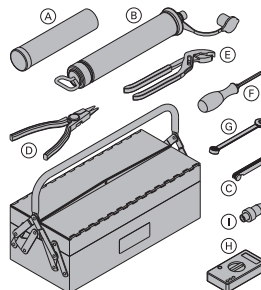

[kg] Article n°

Tool box TLS		Maintenance toolbox TLS	
Werkzeugbox TLS		Wartungs-Werkzeugbox TLS	
consisting of:		consisting of:	
(A) Combination wrench 8	0.03 586343000	(A) Grease cartridge TLS	0.46 586368000
2 pcs.		(B) Filling press TLS	0.93 586367000
(B) Combination wrench 10	0.04 586342000	(C) Thickness gauge set 0.05-1.00mm	0.09 586350000
2 pcs.		(D) Pliers for external circlips 40-100mm	0.32 586348000
(C) Combination wrench 13	0.06 586341000	(E) Water pump nut pliers 250mm	0.32 586347000
2 pcs.		(F) Screw dr. f. recessed-head scr. PZ 2	0.15 586351000
(D) Combination wrench 17	0.16 586340000	(G) Combination wrench 14	0.09 586349000
2 pcs.		(H) Digital multimeter TLS	0.22 586353000
(E) Combination wrench 19	0.14 582837000	(I) Dummy plug TLS 4 poles	0.04 586352000
2 pcs.			
(F) Combination wrench 22	0.20 582838000		
2 pcs.			
(G) Combination wrench 24	0.25 582839000		
2 pcs.			
(H) Combination wrench 30	0.43 582840000		
2 pcs.			
(I) Reversible ratchet 3/4"	1.5 580894000		
Galvanised			
Length: 50 cm			
(J) Box nut 50 3/4"	0.81 581449000		
(K) Universal cone spanner 15.0/20.0	0.90 581448000		
Galvanised			
Length: 9 cm			
Width-across: 50 mm			
(L) Nut for box spanner 24 1/2" L	0.30 586364000		
(M) Extension 20cm 3/4"	0.68 580683000		
(N) Set of ball-head hexagon-socket screw keys	0.60 586346000		
(O) Slot-screw screwdriver 0.6x3.5	0.20 586344000		
(P) Slot-screw screwdriver 1x5.5	0.20 586366000		
(Q) Box spanners 1/2" set of 29	5.6 586345000		

Brake-disc pull-off tool TLS D200

Scheibenabzieher TLS D200

4.3 586370000

Height: 27 cm

Width-across: 22 mm