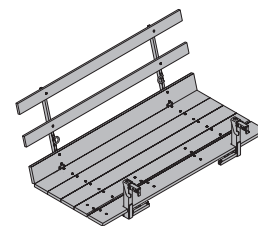

Height: 159 cm

Screw-on coupler 48mm 50

Anschraubkupplung 48mm 50

0.84 682002000

Galvanised

Width-across: 22 mm

Universal bracket 60

Universal-Konsole 60

14.0 580477000

Galvanised

Length: 86 cm

Height: 181 cm

Framax pouring platform U 1.25/2.70m

Framax-Betonierbühne U 1,25/2,70m

127.5 588377000

Steel parts galvanised

Timber parts varnished yellow

Delivery condition: folded closed

Universal bracket 90

Universal-Konsole 90

30.4 580476000

Galvanised

Length: 121 cm

Height: 235 cm