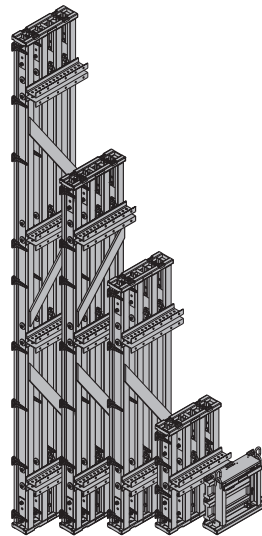

FF100 tec grille 2.50x6.00m	895.0	586837000
FF100 tec grille 1.25x6.00m	527.0	586838000
FF100 tec grille 1.00x6.00m	382.0	586839000
FF100 tec grille 0.75x6.00m	343.0	586840000
FF100 tec grille 2.50x4.25m	689.0	586833000
FF100 tec grille 1.25x4.25m	408.0	586834000
FF100 tec grille 1.00x4.25m	295.0	586835000
FF100 tec grille 0.75x4.25m	245.0	586836000
FF100 tec grille 2.50x3.00m	515.0	586825000
FF100 tec grille 1.25x3.00m	310.0	586826000
FF100 tec grille 1.00x3.00m	225.0	586827000
FF100 tec grille 0.75x3.00m	200.0	586828000
FF100 tec grille 2.50x1.25m	310.0	586829000
FF100 tec grille 1.25x1.25m	196.0	586830000
FF100 tec grille 1.00x1.25m	143.0	586831000
FF100 tec grille 0.75x1.25m	126.0	586832000
FF100 tec grille 2.50x0.60m	117.0	586841000
FF100 tec grille 1.25x0.60m	60.0	586842000
FF100 tec grille 1.00x0.60m	45.0	586843000
FF100 tec grille 0.75x0.60m	38.0	586844000

FF100 tec-Trägerrost