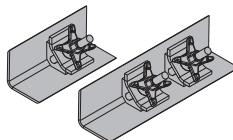

3.4 580064000

3.8 580065000

Galvanised

Leg length: 10 cm

**Framax formwork stripping timb. 10x12cm 2.85m**

Framax formwork stripping timb. 10x12cm 3.45m

Framax-Ausschalholz

16.4 176008000