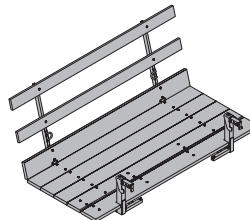

Steel parts galvanised
Timber parts varnished yellow
Delivery condition: folded closed

Side handrail clamping unit T

Seitenschutzgeländer T

29.1 580488000