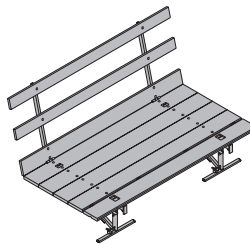

Anschraubkupplung 48mm 50

0.84 682002000

Galvanised  
Width-across: 22 mm

**Framax pouring platform O 1.25/2.70m**

Framax-Betonierbühne O 1,25/2,70m

117.0 588360000

Timber parts varnished yellow  
Steel parts galvanised  
Delivery condition: folded closed