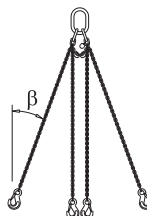

Doka 4-part chain 3.20m

Doka-Vierstrangkette 3,20m

15.0 588620000

Follow the directions in the "Operating Instructions"!

CE

Framax transport bolt 5kN

Framax-Transportbolzen 5kN

1.9 588621000

Follow the directions in the "Operating Instructions"!

CE