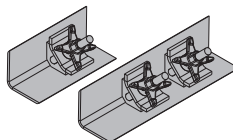

Leg length: 10 cm

**Framax tie-holder bracket**

Framax-Ankerhaltewinkel

1.4 588188000

Painted blue

Width: 9 cm

Height: 13 cm

**Framax foundation clamp 0.90m**