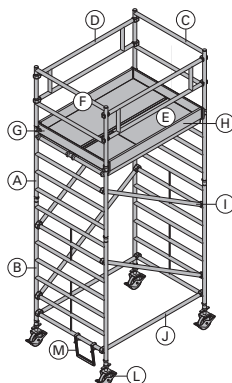

Doka-Lochband 50x2,0mm 25m

17.0 588206000

Universal plug R20/25

Kombi Ankerstopfen R20/25

Blue

Diameter: 3 cm

0.003 588180000

Framax plug R24.5

Framax-Abdeckstopfen R24,5

Yellow

Diameter: 2 cm

0.003 588181000

Framax 3-in-1 pole tool

Framax-Montagestange

Galvanised

Length: 193 cm

4.2 588678000

Double scraper Xlife 100/150mm 1.40m

Doppelschaber Xlife 100/150mm 1,40m

2.8 588674000

Wheel-around scaffold DF

Mobilgerüst DF

Aluminium

Length: 185 cm

Width: 80 cm

Height: 255 cm

Delivery condition: folded closed

Follow the directions in the "Operating Instructions"!

44.0 586157000

Mobile scaffold tower Z

Fahrgerüst Z

consisting of:

(A) Attachable frame Z 1.00m

6.7 586016000

(B) Attachable frame Z 2.00m

11.3 586017000

(C) Railing frame Z 1.00m

4.1 586021000

(D) Handrail post Z 1.80m

6.5 586022000

(E) Platform Z with manhole flap 1.80m

17.5 586023000

(F) Platform Z without manhole flap 1.80m

17.0 586024000

(G) End toe-board Z 1.35m

4.0 586025000

(H) Side toe-board Z 1.80m

5.1 586026000

(I) Diagonal brace Z 2.00m

3.0 586027000

(J) Horizontal brace Z 1.80m

2.8 586028000

(K) Triangular bracket Z

(not illustrated)

5.3 586029000

(L) Guide roller Z D200mm

7.1 586030000

(M) Step-up rung Z

2.5 586031000

(N) Platform diagonal strut Z

(not illustrated)

2.5 586032000

(O) Ballast Z

(not illustrated)

10.0 586033000

Aluminium

Follow the directions in the "Instructions for assembly and use"!

Doka personal fall-arrest set

Doka-Sicherheitsgeschirr

3.6 583022000

Follow the directions in the "Operating Instructions"!