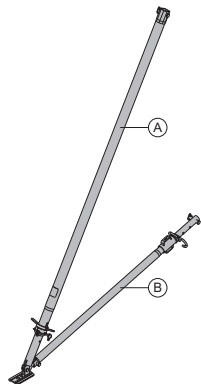

Length: 310.5 - 549.2 cm

**(B) Adjusting strut 220 IB**

Galvanised

Length: 172.5 - 221.1 cm

Galvanised

Delivery condition: folded closed

**41.4 580366000****30.7 588697000****10.9 588251500****Eurex 60 550**