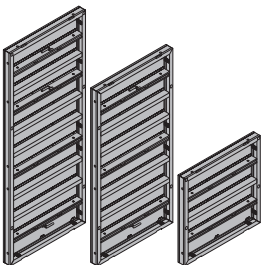

[kg] Article n°

Framax Xlife panel 1.35x2.70m	210.0	588100500
Framax Xlife panel 0.90x2.70m	126.5	588102500
Framax Xlife panel 0.60x2.70m	91.5	588104500
Framax Xlife panel 0.45x2.70m	77.7	588106500
Framax Xlife panel 0.30x2.70m	61.5	588108500
Framax Xlife panel 1.35x1.35m	106.3	588110500
Framax Xlife panel 0.90x1.35m	68.5	588112500
Framax Xlife panel 0.60x1.35m	50.5	588114500
Framax Xlife panel 0.45x1.35m	41.0	588116500
Framax Xlife panel 0.30x1.35m	31.8	588118500
Framax Xlife panel 1.35x3.30m	259.3	588221500
Framax Xlife panel 0.90x3.30m	154.5	588222500
Framax Xlife panel 0.60x3.30m	114.7	588223500
Framax Xlife panel 0.45x3.30m	97.9	588224500
Framax Xlife panel 0.30x3.30m	78.5	588225500

Framax Xlife-Element

Galvanised, powder-coated

Custom sizes on enquiry!