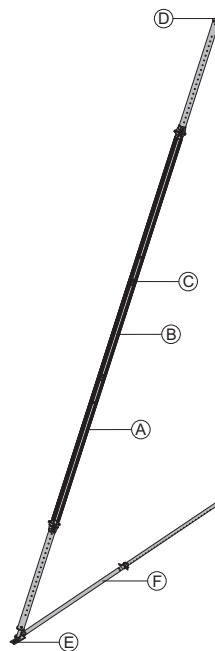

Length: 15 cm

Width: 15 cm

Height: 30 cm

**(E) Plumbing strut shoe Eurex 60 EB**

Galvanised

Length: 31 cm

Width: 12 cm

Height: 33 cm

**(F) Adjusting strut 540 Eurex 60 IB**

Galvanised

Length: 303.5 - 542.2 cm

Delivery condition: separate parts

**Prop head EB**

Stützenkopf EB

**3.1 588244500**

Galvanised

Length: 40.8 cm

Width: 11.8 cm

Height: 17.6 cm

**Universal dismantling tool**

Universal-Lösewerkzeug

**3.7 582768000**

Galvanised

Length: 75.5 cm