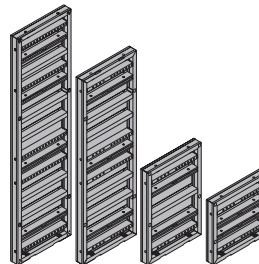

Framax Xlife universal panel 0.90x2.70m	148.0	588122500
Framax Xlife universal panel 0.90x1.35m	79.3	588124500
Framax Xlife universal panel 0.90x0.90m	63.0	588120500
Framax Xlife universal panel 0.90x3.30m	182.6	588228500

Framax Xlife-Uni-Element

Galvanised, powder-coated

Corners marked in blue