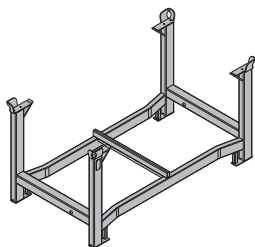

Bolt-on castor set B 33.6 586168000
Anklemm-Radsatz B

Painted blue

Doka Safety Systems

You will find working and protection platforms, guardrail systems and access systems in the section headed "Doka Safety Systems".