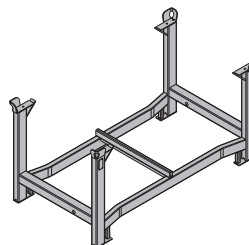

**44.0 586157000****Universal end-shutter support 30cm**

Universal-Abschalwinkel 30cm

Galvanised  
Height: 21 cm

**1.0 586232000****Doka stacking pallet 1.55x0.85m**

Doka-Stapelpalette 1,55x0,85m

Galvanised  
Height: 77 cm  
Follow the directions in the "Operating Instructions"!

**42.0 586151000****Beam forming support 20**

Balkenzwinge 20

Galvanised  
Length: 30 cm  
Height: 35 cm

**6.9 586148000****Extension for beam forming support 60cm**

Balkenaufsatz 60cm

Galvanised

**4.4 586149000****Bolt-on castor set B**