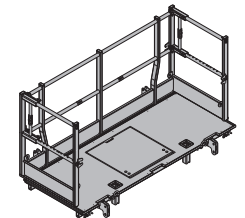

**Xsafe plus platform 1.00m** 78.5 586409000

Xsafe plus-Bühne 1,00m

Steel parts galvanised  
Timber parts varnished yellow  
Height: 136 cm  
Delivery condition: folded closed

**Xsafe plus platform 2.50m** 144.5 586405000

Xsafe plus-Bühne 2,50m

Steel parts galvanised  
Timber parts varnished yellow  
Height: 136 cm  
Delivery condition: folded closed

**Xsafe plus side railing** 20.5 586410000

Xsafe plus-Seitengeländer

Galvanised  
Width: 88 cm  
Height: 110 cm

**Xsafe plus platform 2.40m with side railing** 178.3 586403000

Xsafe plus-Bühne 2,40m mit Seitengeländer

Steel parts galvanised  
Timber parts varnished yellow  
Height: 136 cm  
Delivery condition: folded closed