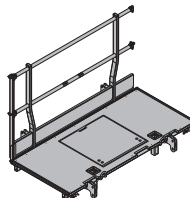

[kg] Article n°

[kg] Article n°

**Xsafe plus platform 2.70m with side railing** 189.0 586401000

Xsafe plus-Bühne 2,70m mit Seitengeländer

Steel parts galvanised  
Timber parts varnished yellow  
Height: 136 cm  
Delivery condition: folded closed

**Xsafe plus platform 2.00m** 122.5 586407000

Xsafe plus-Bühne 2,00m

Steel parts galvanised  
Timber parts varnished yellow  
Height: 136 cm  
Delivery condition: folded closed

**Xsafe plus platform 2.70m** 151.7 586404000

Xsafe plus-Bühne 2,70m

Steel parts galvanised  
Timber parts varnished yellow  
Height: 136 cm  
Delivery condition: folded closed

**Xsafe plus platform 1.35m** 95.3 586408000

Xsafe plus-Bühne 1,35m

Steel parts galvanised  
Timber parts varnished yellow  
Height: 136 cm  
Delivery condition: folded closed

**Xsafe plus platform 2.50m with side railing** 182.2 586402000

Xsafe plus-Bühne 2,50m mit Seitengeländer

Steel parts galvanised  
Timber parts varnished yellow  
Height: 136 cm  
Delivery condition: folded closed