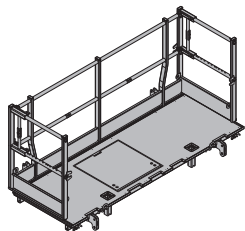

[kg] Article n°

[kg] Article n°

**Xsafe plus platform 2.70m with side railing** 189.0 586401000

Xsafe plus-Bühne 2,70m mit Seitengeländer

Steel parts galvanised  
Timber parts varnished yellow  
Height: 136 cm  
Delivery condition: folded closed

**Xsafe plus platform 2.00m** 122.5 586407000

Xsafe plus-Bühne 2,00m

Steel parts galvanised  
Timber parts varnished yellow  
Height: 136 cm  
Delivery condition: folded closed

**Xsafe plus platform 2.70m** 151.7 586404000

Xsafe plus-Bühne 2,70m

Steel parts galvanised  
Timber parts varnished yellow  
Height: 136 cm  
Delivery condition: folded closed

**Xsafe plus platform 1.35m** 95.3 586408000

Xsafe plus-Bühne 1,35m

Steel parts galvanised  
Timber parts varnished yellow  
Height: 136 cm  
Delivery condition: folded closed

**Xsafe plus platform 2.50m with side railing** 182.2 586402000

Xsafe plus-Bühne 2,50m mit Seitengeländer

Steel parts galvanised  
Timber parts varnished yellow  
Height: 136 cm  
Delivery condition: folded closed