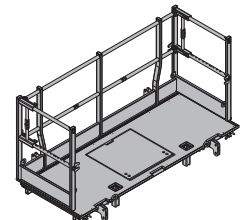

**Xsafe plus platform 2.00m** 122.5 586407000

Xsafe plus-Bühne 2,00m

Steel parts galvanised  
Timber parts varnished yellow  
Height: 136 cm  
Delivery condition: folded closed

**Xsafe plus platform 2.70m** 151.7 586404000

Xsafe plus-Bühne 2,70m

Steel parts galvanised  
Timber parts varnished yellow  
Height: 136 cm  
Delivery condition: folded closed

**Xsafe plus platform 1.35m** 95.3 586408000

Xsafe plus-Bühne 1,35m

Steel parts galvanised  
Timber parts varnished yellow  
Height: 136 cm  
Delivery condition: folded closed

**Xsafe plus platform 2.50m with side railing** 182.2 586402000

Xsafe plus-Bühne 2,50m mit Seitengeländer

Steel parts galvanised  
Timber parts varnished yellow  
Height: 136 cm  
Delivery condition: folded closed

**Xsafe plus platform 1.00m** 78.5 586409000

Xsafe plus-Bühne 1,00m

Steel parts galvanised  
Timber parts varnished yellow  
Height: 136 cm  
Delivery condition: folded closed

**Xsafe plus platform 2.50m** 144.5 586405000