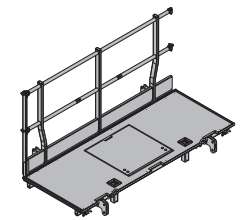

**Xsafe plus railing-closure post** 3.4 586411000

Xsafe plus-Geländerausgleich

Galvanised  
Height: 111 cm

**Xsafe plus platform 2.40m** 142.7 586406000

Xsafe plus-Bühne 2,40m

Steel parts galvanised  
Timber parts varnished yellow  
Height: 136 cm  
Delivery condition: folded closed

**Xsafe plus platform extension 0.60m** 43.4 586418000

Xsafe plus-Bühnenverlängerung 0,60m

Galvanised  
Height: 120 cm

**Xsafe plus platform transition** 26.5 586419000

Xsafe plus-Bühnenübergang

Galvanised  
Length: 85 cm  
Width: 48 cm