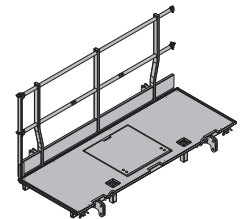

**Xsafe plus platform 2.50m with side railing** 182.2 586402000

Xsafe plus-Bühne 2,50m mit Seitengeländer

Steel parts galvanised  
Timber parts varnished yellow  
Height: 136 cm  
Delivery condition: folded closed

**Xsafe plus platform 1.00m** 78.5 586409000

Xsafe plus-Bühne 1,00m

Steel parts galvanised  
Timber parts varnished yellow  
Height: 136 cm  
Delivery condition: folded closed

**Xsafe plus platform 2.50m** 144.5 586405000

Xsafe plus-Bühne 2,50m

Steel parts galvanised  
Timber parts varnished yellow  
Height: 136 cm  
Delivery condition: folded closed

**Xsafe plus side railing** 20.5 586410000

Xsafe plus-Seitengeländer

Galvanised  
Width: 88 cm  
Height: 110 cm