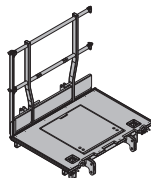

**Xsafe plus platform 2.00m** 122.5 586407000

Xsafe plus-Bühne 2,00m

Steel parts galvanised  
Timber parts varnished yellow  
Height: 136 cm  
Delivery condition: folded closed

**Xsafe plus platform 2.70m** 151.7 586404000

Xsafe plus-Bühne 2,70m

Steel parts galvanised  
Timber parts varnished yellow  
Height: 136 cm  
Delivery condition: folded closed

**Xsafe plus platform 1.35m** 95.3 586408000

Xsafe plus-Bühne 1,35m

Steel parts galvanised  
Timber parts varnished yellow  
Height: 136 cm  
Delivery condition: folded closed

**Xsafe plus platform 2.50m with side railing** 182.2 586402000

Xsafe plus-Bühne 2,50m mit Seitengeländer

Steel parts galvanised  
Timber parts varnished yellow  
Height: 136 cm  
Delivery condition: folded closed

**Xsafe plus platform 1.00m** 78.5 586409000

Xsafe plus-Bühne 1,00m

Steel parts galvanised  
Timber parts varnished yellow  
Height: 136 cm  
Delivery condition: folded closed

**Xsafe plus platform 2.50m** 144.5 586405000