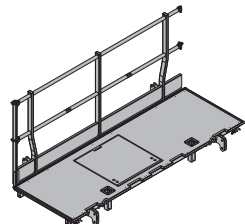

[kg] Article n°

[kg] Article n°

**Xsafe plus platform 2.70m with side railing** 189.0 586401000

Xsafe plus-Bühne 2,70m mit Seitengeländer

Steel parts galvanised  
Timber parts varnished yellow  
Height: 136 cm  
Delivery condition: folded closed

**Xsafe plus platform 2.00m** 122.5 586407000

Xsafe plus-Bühne 2,00m

Steel parts galvanised  
Timber parts varnished yellow  
Height: 136 cm  
Delivery condition: folded closed

**Xsafe plus platform 2.70m** 151.7 586404000

Xsafe plus-Bühne 2,70m

Steel parts galvanised  
Timber parts varnished yellow  
Height: 136 cm  
Delivery condition: folded closed

**Xsafe plus platform 1.35m** 95.3 586408000

Xsafe plus-Bühne 1,35m

Steel parts galvanised  
Timber parts varnished yellow  
Height: 136 cm  
Delivery condition: folded closed

**Xsafe plus platform 2.50m with side railing** 182.2 586402000

Xsafe plus-Bühne 2,50m mit Seitengeländer

Steel parts galvanised  
Timber parts varnished yellow  
Height: 136 cm  
Delivery condition: folded closed