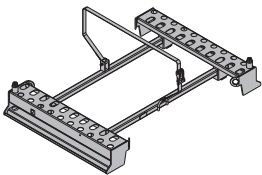

Palette für Bühnenkonsolen M

Galvanised  
Length: 146 cm  
Width: 115 cm  
Height: 156 cm  
Follow the directions in the "Operating Instructions"!

**Doka stacking pallet 1.55x0.85m****42.0 586151000**

Doka-Stapelpalette 1,55x0,85m

Galvanised  
Height: 77 cm  
Follow the directions in the "Operating Instructions"!

**Pallet for Staxo/Aluxo****64.6 582783000**

Doka-Traggerüstpalette

Galvanised

Length: 180 cm

Width: 120 cm

Height: 29 cm

Follow the directions in the "Operating Instructions"!