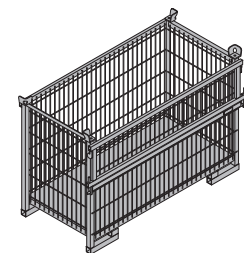

**Frami pallet 1.50m****74.0 588476000**

Frami-Palette 1,50m

Galvanised  
Length: 168 cm  
Width: 100 cm  
Height: 114 cm  
Follow the directions in the "Operating Instructions"!

**Bolt-on castor set B****33.6 586168000**

Anklemm-Radsatz B

Painted blue

**Alu-Framax pallet****126.7 588396000**

Alu-Framax-Palette

Galvanised  
Length: 280 cm  
Width: 110 cm  
Height: 107 cm  
Delivery condition: folded closed  
Follow the directions in the "Operating Instructions"!

**Doka skeleton transport box 1.70x0.80m****87.0 583012000**

Doka-Gitterbox 1,70x0,80m

Galvanised  
Height: 113 cm  
Follow the directions in the "Operating Instructions"!

**Pallet for platform brackets M****74.9 580549000**