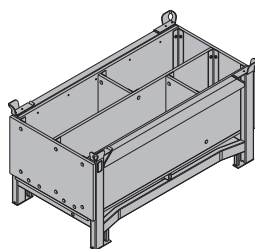

**Doka multi-trip transport box 1.20x0.80m****75.0 583011000**

Doka-Mehrwegcontainer 1,20x0,80m

Galvanised  
Height: 78 cm  
Follow the directions in the "Operating Instructions"!

**Doka stacking pallet 1.20x0.80m****39.5 583016000**

Doka-Stapelpalette 1,20x0,80m

Galvanised  
Height: 77 cm  
Follow the directions in the "Operating Instructions"!

**Multi-trip transport box partition 0.80m****3.7 583018000****Multi-trip transport box partition 1.20m****5.5 583017000**

Mehrwegcontainer Unterteilung

Timber parts varnished yellow  
Steel parts galvanised

**Frami pallet 1.20m****68.0 588478000**

Frami-Palette 1,20m

Galvanised  
Length: 138 cm  
Width: 100 cm  
Height: 114 cm  
Follow the directions in the "Operating Instructions"!

**Doka accessory box****106.4 583010000**

Doka-Kleinteilebox

Timber parts varnished yellow  
Steel parts galvanised  
Length: 154 cm  
Width: 83 cm  
Height: 77 cm  
Follow the directions in the "Operating Instructions"!