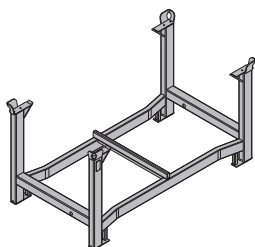

**Doka skeleton transport box 1.70x0.80m****87.0 583012000**

Doka-Gitterbox 1,70x0,80m

Galvanised  
Height: 113 cm  
Follow the directions in the "Operating Instructions"!

**Pallet for platform brackets M****74.9 580549000**

Palette für Bühnenkonsolen M

Galvanised  
Length: 146 cm  
Width: 115 cm  
Height: 156 cm  
Follow the directions in the "Operating Instructions"!

**Doka stacking pallet 1.55x0.85m****42.0 586151000**

Doka-Stapelpalette 1,55x0,85m

Galvanised  
Height: 77 cm  
Follow the directions in the "Operating Instructions"!

**Pallet for Staxo/Aluxo****64.6 582783000**

Doka-Traggerüstpalette

Galvanised

Length: 180 cm

Width: 120 cm

Height: 29 cm

Follow the directions in the "Operating Instructions"!